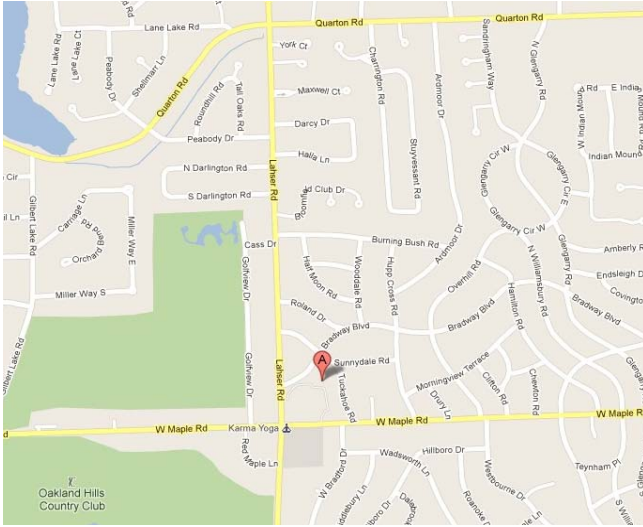

3684 West Maple Rd.
Bloomfield Hills, MI 48301
Office: 248.642.1000
Fax: 248.642.1004

Our office is located on the northeast corner of Maple Road and Lahser. We are behind the Village Knoll Shopping Plaza. Follow the north driveway next to Little Caesars Pizza. Our office is directly behind the plaza and not visible from the corner.